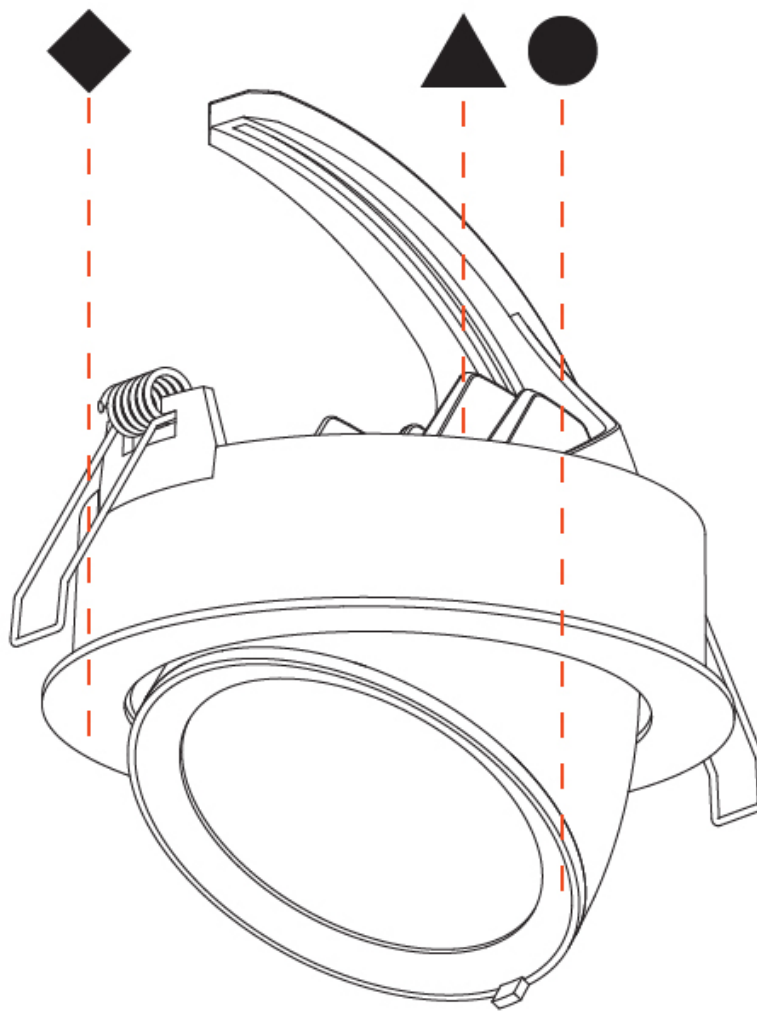

MECHANIQ ROUND EFFICIENCY RECESSED

A35067-

PROJECT	_____
TYPE	_____
SPECIFIER	_____
QUANTITY	_____
DATE	_____

A