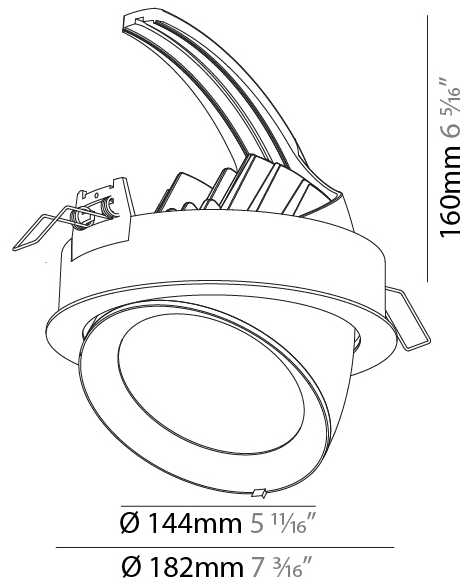

GENERAL

Series: Mechaniq Round Efficiency
Brand: Prolicht
Division: Architectural
Mounting Type: Recessed
Mounting Location: Ceiling
Subcategory: Downlight

PHYSICAL

Shape: Round
Diameter (mm): 182
Diameter (in): 7 3/16
Height (mm): 160
Height (in): 6 3/16
Min. Recessing Depth (mm): 180
Min. Recessing Depth (in): 7 1/16
Light Distribution: Adjustable / Downlight
Weight (kg): 1.198
Weight (lbs): 2.64
Fixture Finish: SSR / BKV / CWI / CRY / HAB / UFT / ITA / RUA / FTG / MYG / LOD / PUS / FRO / FUP / KIA / POP / BLS / SPG / MEY / GOH / GUM / CHC / COM / ABZ / JAG / OBR / MOS / ROR
Fixture Material: Aluminum Die Cast
Cut-out Measurements: 177mm / 6 15/16"

ELECTRICAL

Lamp Type: LED (Zhaga Standard)
Total Output Wattage (W): 21
Dimming: Tri-Mode (Non-Dimming and Phase Dimming (120Vac only) and 0-10V Dimming)
Driver Included: No
Driver Location: Recessed Housing
Driver Type: Constant Current - Universal
Housing: See components
Input Voltage (V): 120 - 277
Constant Current (MA): 700

LED

Number of LEDs: 1
Color Temperature (°K): 2700 / 3000 / 3500 / 4000
Max. Delivered Lumen (lm): 1440 / 1490 / 1568 / 1600
CRI: >90 CRI
Lamp Life (hrs): 50000

OPTICAL

Reflector°: 8
Adjustability: Rotational 355°; Tilt 45°

RATINGS AND CERTIFICATIONS

Certified By: Certified for North American Standards
IP rating: IP20

PROJECT
TYPE
SPECIFIER
QUANTITY
DATE

177mm 6 15/16"   180mm 7 1/16"   10 | 15mm 3/8" 9/16"   45°   355°

A