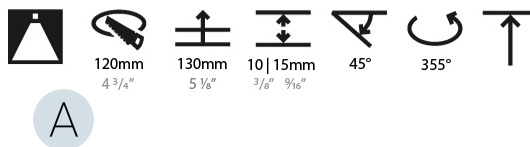

GENERAL

Series: Mechaniq Round Efficiency
Brand: Prolicht
Division: Architectural
Mounting Type: Recessed
Mounting Location: Ceiling
Subcategory: Downlight

PHYSICAL

Shape: Round
Diameter (mm): 130
Diameter (in): 5 1/8
Height (mm): 112
Height (in): 4 7/16
Min. Recessing Depth (mm): 130
Min. Recessing Depth (in): 5 1/8
Light Distribution: Adjustable / Downlight
Weight (kg): .743
Weight (lbs): 1.64
Fixture Finish: SSR / BKV / CWI / CRY / HAB / UFT / ITA / RUA / FTG / MYG / LOD / PUS / FRO / FUP / KIA / POP / BLS / SPG / MEY / GOH / GUM / CHC / COM / ABZ / JAG / OBR / MOS / ROR
Fixture Material: Aluminum Die Cast
Cut-out Measurements: 120mm / 4 3/4"

ELECTRICAL

Lamp Type: LED (Zhaga Standard)
Total Output Wattage (W): 12 / 15
Dimming: Tri-Mode (Non-Dimming and Phase Dimming (120Vac only) and 0-10V Dimming)
Driver Included: No
Driver Location: Recessed Housing
Driver Type: Constant Current - Universal
Housing: See components
Input Voltage (V): 120 - 277
Constant Current (MA): 350

LED

Number of LEDs: 1
Color Temperature (°K): 2700 / 3000 / 3500 / 4000
Max. Delivered Lumen (lm): 830 / 930 / 1010 / 1030
CRI: >90 CRI
Lamp Life (hrs): 50000

OPTICAL

Reflector°: 8
Adjustability: Rotational 355°; Tilt 45°

RATINGS AND CERTIFICATIONS

Certified By: Certified for North American Standards
IP rating: IP20